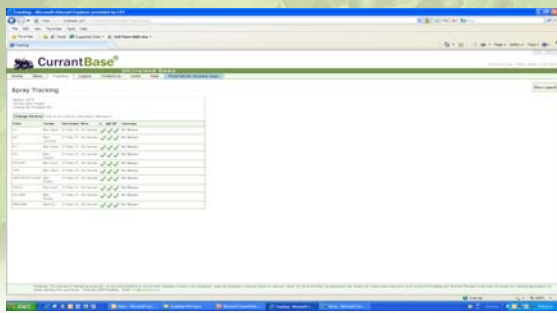

Crop compliance for market

19

CurrantBase - Logistics

- View and print grower harvest diary.
- Compare crop compliance for designated export market rules.
- Track harvest unit diary.

CurrantBase®

20

HortBase
(UK) Ltd

CurrantBase - Industry

- Estimate of crop yield v. actual yield by :
  - grower
  - region
  - variety
  - age
- View production v. planted area by :
  - grower
  - region
  - variety
  - age

CurrantBase®

21

HortBase
(UK) Ltd

CurrantBase - Industry

- View growers, crop, varieties, clones and age of national crop by region, state, county or country.
- View input records online from spray and fertiliser usage.
- Grower can export data by direct link to central industry database

CurrantBase®

22

HortBase
(UK) Ltd

CurrantBase

- Being web based give the fastest upto date information for all users
- Updates and improvements are immediate
- All this information and more available
  - anywhere
  - anytime
  - just log in and you are THERE !

CurrantBase®

23

HortBase
(UK) Ltd