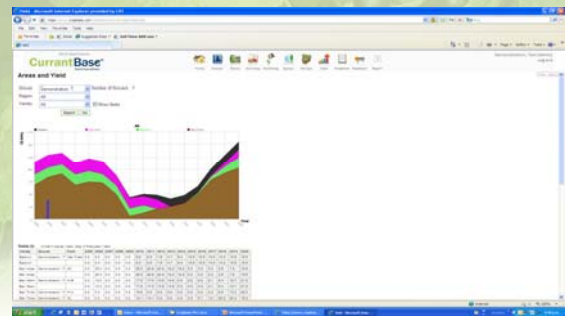

Yield forecasting