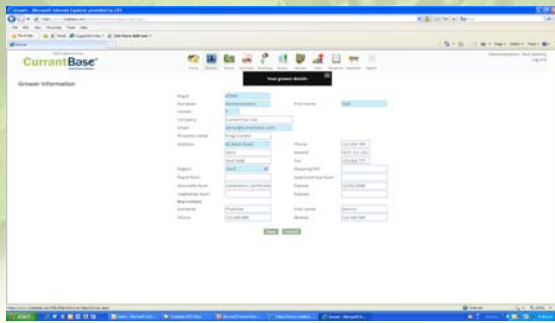

CurrantBase - Grower Identity