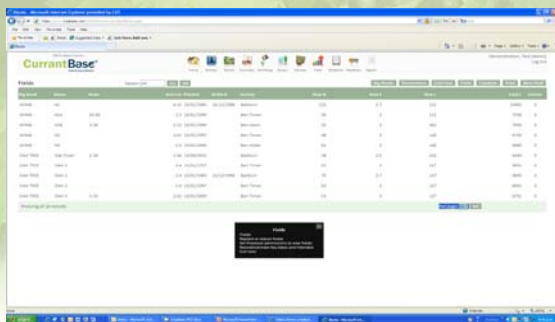

Field Identification