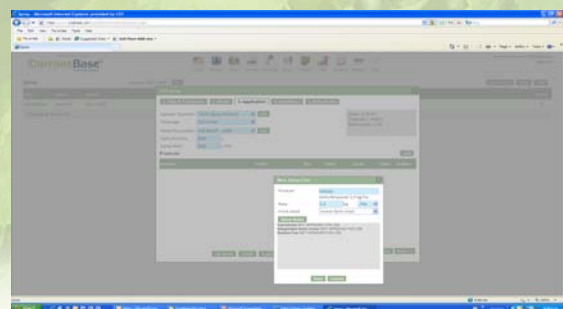

Spray menu - options