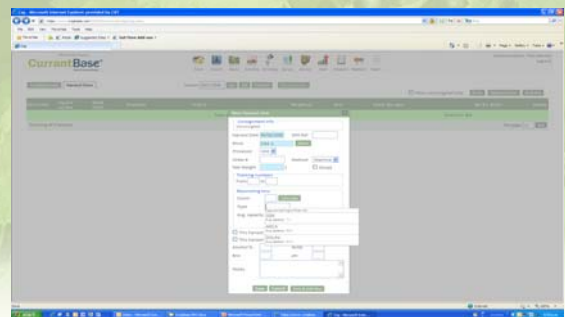

Harvest Diary