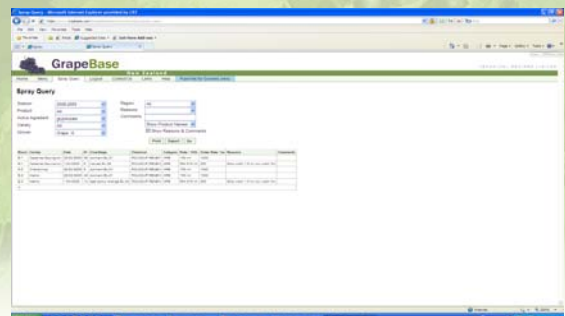

Spray Query search